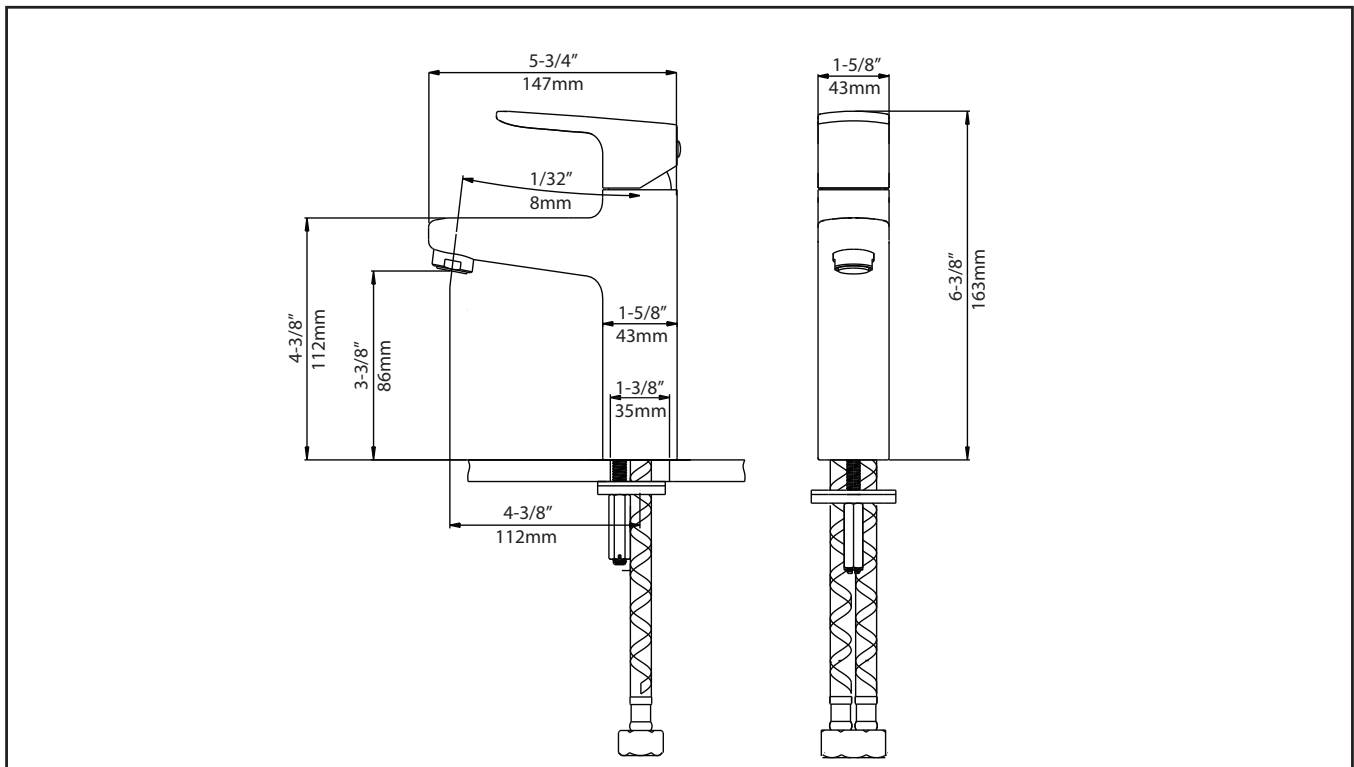

Virtus / KEF-15501

Single Lever Basin Faucet

Brushed Nickel / Chrome Finishes

Kräus®

SPECIFICATION SHEET

Material

Body: Brass
Handle: Brass
Waterway: Brass

Faucet Type

Single Lever Basin

Cartridge

Brand: Kerox
Size: 35mm
Style: Lever

Mounting

Holes: 1 Hole
Type: Brass Nut

Waterlines

Type : Fanski
Flexible
Connections: 3/8"
Materials: Braided Stainless Steel
Included
Factory Installed

Aerator

Brand: Neoperl/1.2GPM
Name: Cascade SLC Aerator
Flow Rate: 1.2gpm (4.5L/min) @ 60 psi

Dimensions

Faucet Dimensions: 6 3/8" x 4 3/8" x 1 5/8"

Optional Accessories

PU-11, PU-16

Kraus Limited Lifetime Warranty: See website for details www.kraususa.com

1.800.775.0703 / customerservice@kraususa.com

Codes/Standards: Meets ASME A112.18.1/CSA B125.1, NSF/ANSI Standard 61 certified by IAPMO, NSF/ANSI Standard 372 certified by IAPMO, CAL GREEN, EPA, DOE, ADA

REV. December 8, 2016